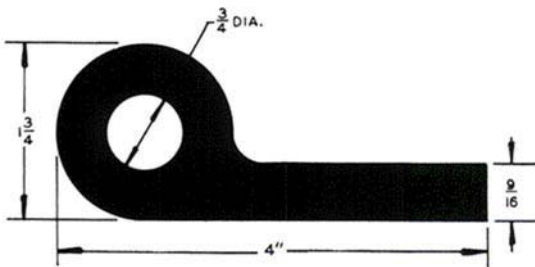

DAM GATE SEALS

5" P-SEAL with HOLLOW BULB
PN: SDS-5175-750-H

5" P-SEAL with SOLID BULB
PN: SDS-5175-750-S

4" P-SEAL with HOLLOW BULB
PN: SDS-4175-750-H

P-SEAL with HOLLOW BULB VULCANIZED
HORIZONTAL CORNERS
5" - PN: SDS-5175-750-HVC
4" - PN: SDS-4175-750-HVC