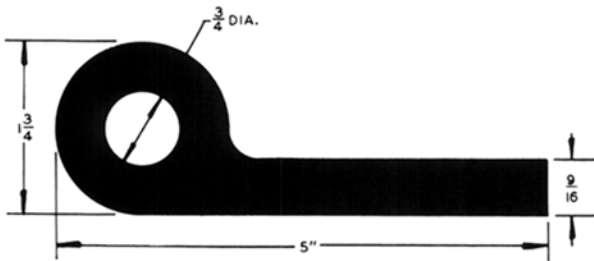

DAM GATE SEALS

5" P-SEAL with HOLLOW BULB
PN: SDS-5175-750-H

5" P-SEAL with SOLID BULB
PN: SDS-5175-750-S

4" P-SEAL with HOLLOW BULB
PN: SDS-4175-750-H

P-SEAL with HOLLOW BULB VULCANIZED
HORIZONTAL CORNERS
5" - PN: SDS-5175-750-HVC
4" - PN: SDS-4175-750-HVC