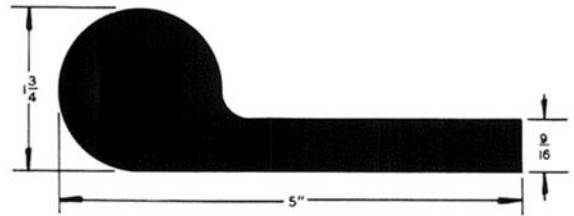

DAM GATE SEALS

5" P-SEAL with HOLLOW BULB
PN: SDS-5175-750-H

5" P-SEAL with SOLID BULB
PN: SDS-5175-750-S

4" P-SEAL with HOLLOW BULB
PN: SDS-4175-750-H

P-SEAL with HOLLOW BULB VULCANIZED
HORIZONTAL CORNERS
5" - PN: SDS-5175-750-HVC
4" - PN: SDS-4175-750-HVC