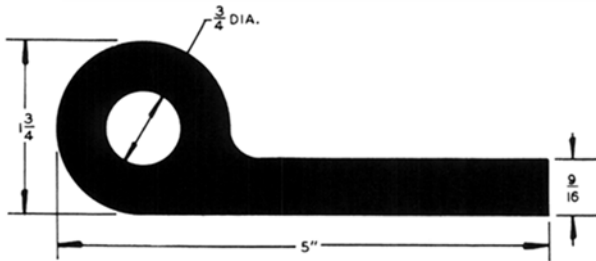

DAM GATE SEALS

5" P-SEAL with HOLLOW BULB
PN: SDS-5175-750-H

5" P-SEAL with SOLID BULB
PN: SDS-5175-750-S

4" P-SEAL with HOLLOW BULB
PN: SDS-4175-750-H

P-SEAL with HOLLOW BULB VULCANIZED
HORIZONTAL CORNERS
5" - PN: SDS-5175-750-HVC
4" - PN: SDS-4175-750-HVC