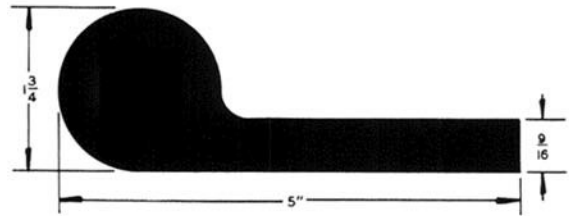

DAM GATE SEALS

5" P-SEAL with HOLLOW BULB
PN: SDS-5175-750-H

5" P-SEAL with SOLID BULB
PN: SDS-5175-750-S

4" P-SEAL with HOLLOW BULB
PN: SDS-4175-750-H

P-SEAL with HOLLOW BULB VULCANIZED
HORIZONTAL CORNERS
5" - PN: SDS-5175-750-HVC
4" - PN: SDS-4175-750-HVC