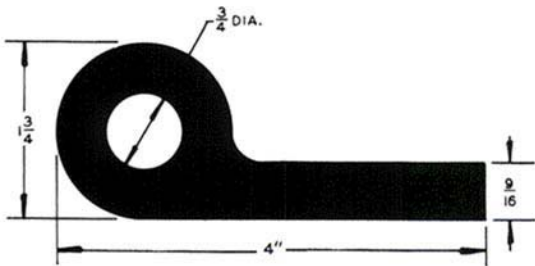

DAM GATE SEALS

5" P-SEAL with HOLLOW BULB
PN: SDS-5175-750-H

5" P-SEAL with SOLID BULB
PN: SDS-5175-750-S

4" P-SEAL with HOLLOW BULB
PN: SDS-4175-750-H

P-SEAL with HOLLOW BULB VULCANIZED
HORIZONTAL CORNERS
5" - PN: SDS-5175-750-HVC
4" - PN: SDS-4175-750-HVC