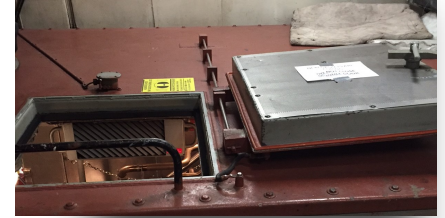

CG - LM2500 GTM MODULE SEAL KITS

MODULE DOOR SEAL
KIT #51893

MODULE DOOR WINDOW
SEAL KIT #13134

SIDE ACCESS PANEL
SEAL KIT #12642

TOP HATCH
SEAL KIT #20234

INTAKE VENT
DAMPNER SEAL KIT
#AC3313-42

MRG COVER GASKET
PN: SDS-1317187-V

FORWARD
WALL
COVER
KIT #30667

INLET PLENUM
INSPECTION
WINDOW
KIT #149345

GAS TURBINE BARRIER WALL
GASKET
PN: CAP-3471-1

REAR ACCESS PANEL
(BARN DOOR)
SEAL KIT #10763