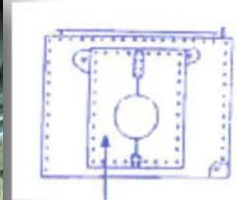

CG - LM2500 GTM MODULE SEAL KITS

MODULE DOOR SEAL
KIT #51893

MODULE DOOR WINDOW
SEAL KIT #13134

SIDE ACCESS PANEL
SEAL KIT #12642

TOP HATCH
SEAL KIT #20234

INTAKE VENT
DAMPNER SEAL KIT
#AC3313-42

MRG COVER GASKET
PN: SDS-1317187-V

FORWARD
WALL
COVER
KIT #30667

INLET PLENUM
INSPECTION
WINDOW
KIT #149345

GAS TURBINE BARRIER WALL
GASKET
PN: CAP-3471-1

REAR ACCESS PANEL
(BARN DOOR)
SEAL KIT #10763