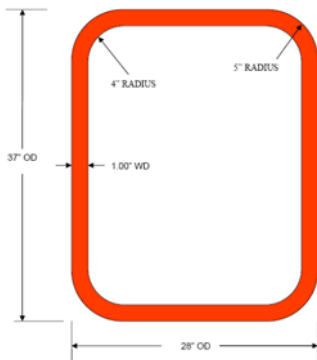

1 EACH

KIT NO. SDS-3728-GTM-LH

NSN: 5330-01-663-4229

2 EACH

KIT NO. SDS-3728-GTM-RH

NSN: 5330-01-663-8621

GTM BLOW-IN DOOR KITS / FORWARD PORT

3 EACH
KIT NO.
SDS-3728-GTM-LH
NSN: 5330-01-663-4229